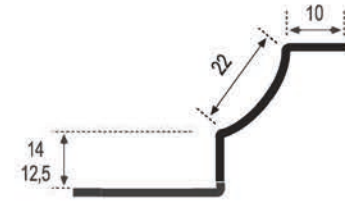

Acero - Steel

Escocia - 12,5 / 14