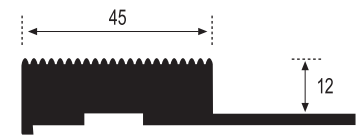

Madera-Wood

Peldaño Madera

Piezas/Caja
Pieces/Box
6

Longitud
Length
2,50 m.l.

Acabado_Surface
Wengué, Teka, Gris, Negro