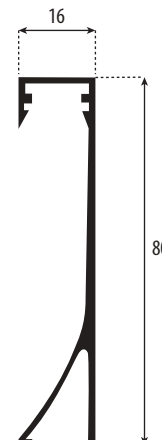

Long._Length
2,50 m.l.

PLATA MATE

Acabado_Surface

Plata Mate

*Tiras leds no incluidas / Leds Strips not included

Rodapié 80 Led

Piezas/Caja_Pieces/Box
10

Long._Length
2,50 m.l.